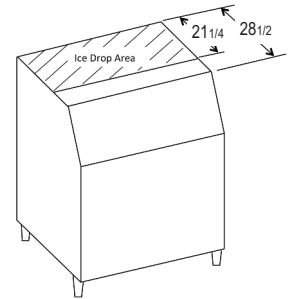

*height includes 6" adj. legs

ICE MACHINE MODEL APPLICATION

Bin	22" Width KM-320M KM-340M KM-515M KM-600M KM-650M F-450M F-801M F-1001M	22" Width KMD-410M KMS-822M FD-650M-C FD-1001M-C	30" Width KM-901M KM-1340M KM-1601M KML Series F-1501M F-2001M	30" Width KMD-460M KMD-850M KMD-901MRH KMD-901MWH KMS-1401M* KMS-2000M*	44" Width 2 KM-320M 2 KM-340M 2 KM-515M 2 KM-600M 2 KM-650M 2 F-450M 2 F-801M 2 F-1001M	44" Width 2 KMD-410M 2 KMS-822M 2 FD-650M-C 2 FD-1001M-C	48" Width KM-1301S KM-1400S KM-1601S KM-1900S KM-2100S KM-2500S
22" Width B-300PF/SF	NO TOP KIT NEEDED	N/A	N/A	N/A	N/A	N/A	N/A
30" Width B-250PF B-500PF/SF	NEED HS-2033	NEED HS-2033 & HS-2129	NO TOP KIT NEEDED	(B-250PF/SF) NEED HS-2129 (B-500PF/SF) No Top Kit Needed	N/A	N/A	N/A
44" Width B-700PF/SF	NEED HS-2035	NEED HS-2035 & HS-2130	NEED HS-2034	NEED HS-2034 & HS-2130	NO TOP KIT NEEDED	NEED HS-2130	N/A
48" Width B-800PF/SF	NEED HS-2035 & HS-2032	NEED HS-2035 & HS-2032/2131	NEED HS-2034 & HS-2032	NEED HS-2131 & HS-2034/2032	NEED HS-2032	NEED HS-2032 & HS-2131	NO TOP KIT NEEDED
52" Width B-900PF/SF	NEED HS-2035 & HS-2033	NEED HS-2035 & HS-2033/2132	NEED HS-2035	NEED HS-2132 & HS-2035	NEED HS-2033	NEED HS-2033 & HS-2132	NEED HS-2032

BD Bins fit 24" - 24 1/2" deep ice machine without Top Kit extension.
 BD-300SF/PF: KMD-410M, KMS-822M, FD-650M-C, FD-1001M-C
 BD500SF/PF: KMD-460M, KMD-850, FD-650M-C

* Any KMS or FD on bin need Top Kit Extension:
 - HS-2129 - for use with B-500 bins
 - HS-2130 - for use with B-700 bins
 - HS-2131 - for use with B-800 bins
 - HS-2132 - for use with B-900 bins

B-250PF

22 x 32¹/₂ x 33³/₈"
W x D x H

**B BINS
Top View**

**BD BINS
Top View**

**B-300PF/SF
BD-300PF/SF**

22 x 32¹/₂ x 46
W x D x H

**B-500PF/SF
BD-500PF/SF**

30 x 32¹/₂ x 46
W x D x H