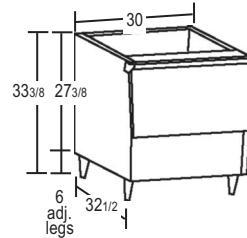

BD Bins fit 24" - 24 1/2" deep ice machine without Top Kit extension.
BD-300SF/PF: KMD-410M, KMS-822M, FD-650M-C, FD-1001M-C
BD500SF/PF: KMD-460M, KMD-850, FD-650M-C

* Any KMS or FD on bin need Top Kit Extension:
- HS-2129 - for use with B-500 bins
- HS-2130 - for use with B-700 bins
- HS-2131 - for use with B-800 bins
- HS-2132 - for use with B-900 bins

B-250PF

22 x 32¹/₂ x 33³/₈"
W x D x H