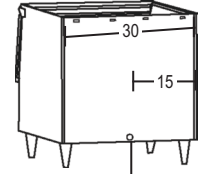

BD Bins fit 24" - 24 1/2" deep ice machine without Top Kit extension.
BD-300SF/PF: KMD-410M, KMS-822M, FD-650M-C, FD-1001M-C
BD500SF/PF: KMD-460M, KMD-850, FD-650M-C

* Any KMS or FD on bin need Top Kit Extension:
- HS-2129 - for use with B-500 bins
- HS-2130 - for use with B-700 bins
- HS-2131 - for use with B-800 bins
- HS-2132 - for use with B-900 bins

B-250PF

22 x 32¹/₂ x 33³/₈"
W x D x H