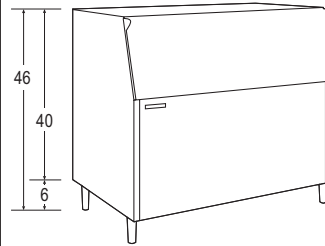

**B BINS
Top View**