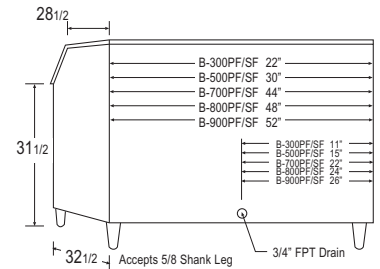

Model Number	Application Capacity Storage	ARI-Rated Storage Capacity	Dimensions W x D x H	Shipping Weight
B-250PF	250 lbs.	230 lbs.	30" x 32 ¹ / ₂ " x 33 ³ / ₈ "	130 lbs.
B(D)-300PF/SF	300 lbs.	260 lbs.	22" x 32 ¹ / ₂ " x 46"	135 lbs.
B(D)-500PF/SF	500 lbs.	360 lbs.	30" x 32 ¹ / ₂ " x 46"	155 lbs.
B-700PF/SF	700 lbs.	550 lbs.	44" x 32 ¹ / ₂ " x 46"	200 lbs.
B-800PF/SF	800 lbs.	600 lbs.	48" x 32 ¹ / ₂ " x 46"	210 lbs.
B-900PF/SF	900 lbs.	660 lbs.	52" x 32 ¹ / ₂ " x 46"	220 lbs.

*height includes 6" adj. legs

ICE MACHINE MODEL APPLICATION

Bin	22" Width KM-320M KM-340M KM-515M KM-600M KM-650M F-450M F-801M F-1001M	22" Width KMD-410M KMS-822M FD-650M-C FD-1001M-C	30" Width KM-901M KM-1340M KM-1601M KML Series F-1501M F-2001M	30" Width KMD-460M KMD-850M KMD-901MRH KMD-901MWH KMS-1401M* KMS-2000M*	44" Width 2 KM-320M 2 KM-340M 2 KM-515M 2 KM-600M 2 KM-650M 2 F-450M 2 F-801M 2 F-1001M	44" Width 2 KMD-410M 2 KMS-822M 2 FD-650M-C 2 FD-1001M-C	48" Width KM-1301S KM-1400S KM-1601S KM-1900S KM-2100S KM-2500S
22" Width B-300PF/SF	NO TOP KIT NEEDED	N/A	N/A	N/A	N/A	N/A	N/A
30" Width B-250PF B-500PF/SF	NEED HS-2033	NEED HS-2033 & HS-2129	NO TOP KIT NEEDED	(B-250PF/SF) NEED HS-2129 (B-500PF/SF) No Top Kit Needed	N/A	N/A	N/A
44" Width B-700PF/SF	NEED HS-2035	NEED HS-2035 & HS-2130	NEED HS-2034	NEED HS-2034 & HS-2130	NO TOP KIT NEEDED	NEED HS-2130	N/A
48" Width B-800PF/SF	NEED HS-2035 & HS-2032	NEED HS-2035 & HS-2032/2131	NEED HS-2034 & HS-2032	NEED HS-2131 & HS-2034/2032	NEED HS-2032	NEED HS-2032 & HS-2131	NO TOP KIT NEEDED
52" Width B-900PF/SF	NEED HS-2035 & HS-2033	NEED HS-2035 & HS-2033/2132	NEED HS-2035	NEED HS-2132 & HS-2035	NEED HS-2033	NEED HS-2033 & HS-2132	NEED HS-2032

B-250PF

22 x 32¹/₂ x 33³/₈"
W x D x H

**B BINS
Top View**

**BD BINS
Top View**

**B-300PF/SF
BD-300PF/SF**

22 x 32¹/₂ x 46
W x D x H

**B-500PF/SF
BD-500PF/SF**

30 x 32¹/₂ x 46
W x D x H