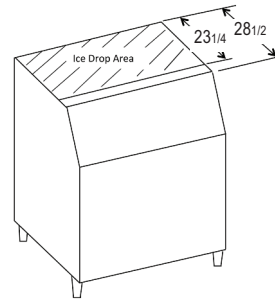

**B BINS
Top View**