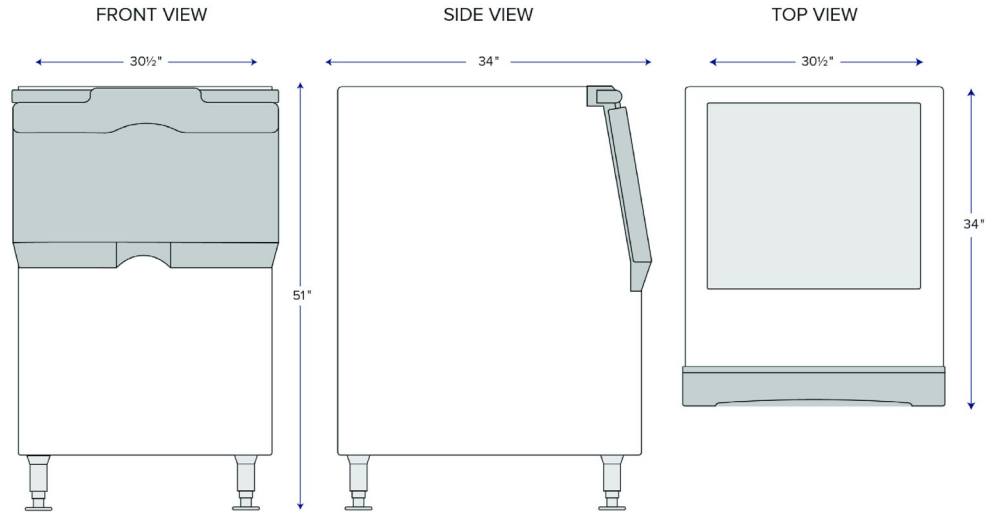

Item #: 194BIN54030 Project: _____

Qty: _____ Date: _____ Approval: _____

Avantco Ice BIN54030 30" Ice Storage Bin with Plastic Exterior - 536 lb.

Item #194BIN54030

Technical Data

Width	30 1/2 Inches
Depth	34 Inches
Height	51 Inches
Bin Storage Capacity	536 lb.
Drain Outlet Size	3/4 Inches
Features	Made in America NSF Listed
Liner Material	Polyethylene
Material	Plastic

Certifications

Made in America

NSF Listed

Technical Data

Net Weight	536 LBS
Packaging Dimensions	33.5"W x 35.1"D x 41.6"H
Type	Ice Bins

Plan View

Notes & Details

Sleek, contemporary styling makes this Avantco Ice BIN54030 30" ice storage bin with a plastic exterior makes a perfect companion to your Avantco 30" modular ice machine. This ice bin comes with 6" legs and an ice scoop for convenient installation and use. It also features a scoop holder ledge just inside the door where the ice scoop leans for easy storage. This bin has an easily removable baffle and requires no tools for cleaning. Perfect for bars, restaurants, and concession stands - anywhere cold drinks are served - this ice bin can hold up to 536 lb. of ice at a time.

Designed with a rotoplastic exterior finish, this ice bin is durable enough to hold up to the wear and tear of a busy commercial environment and resists corrosion. It also has a rear recessed drain fitting for maximum installation flexibility; the ice bin drain pipe comes from underneath the backside of this unit. A spring loaded door with hidden hinges allows for easy opening and closing so employees can access your ice supply when needed. Plus, at just 30" in width, this ice storage bin is perfect for kitchens where space is at a premium.